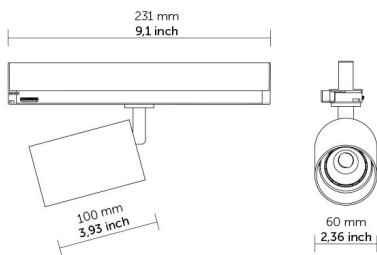

AX76

AX109 S 9030 W

26W - 3000K - 2130 lm - CRI 90

Design: QUATTROBI TECHNICAL DEPARTMENT

Track adjustable projector with LED lighting system. Optical unit with front polycarbonate protective screen. Complete with electronic driver. Suitable for indoor applications such as retail stores, museums and art galleries.

Housing ordering info

Structural features

Installation	High-bay,Ceiling
Luminaire housing	Aluminium alloys
Louver	polycarbonate
Finishing	black,grey,white,custom powder coat
Light beam	W - Wide - 51°
Power supply	120V - 60Hz
Adapter	STUCCHI ONETRACK