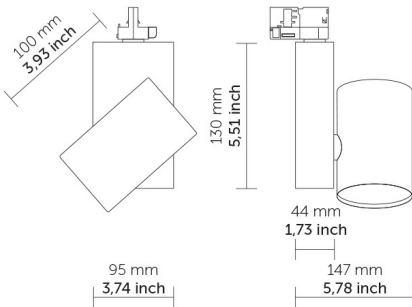

## KOR

**KR107 X 9030 W**

**35W - 3384 lm - 90 CRI - 4000K**

Design: Quattrobi Technical Department

Adjustable projector with LED lighting system. Optical assembly is equipped with a front protection louver in tempered glass. With electronic ballast.

### Structural features

<b>Installation</b>	Track
<b>Luminaire housing</b>	drawn aluminium
<b>Louver</b>	tempered glass
<b>Finishing</b>	black, grey, white
<b>Light beam</b>	W - Wide - 51°
<b>Accessories</b>	Adapter kit for ceiling installation
<b>Insulation class</b>	I
<b>Power supply</b>	120V-60HZ
<b>Adapter</b>	X